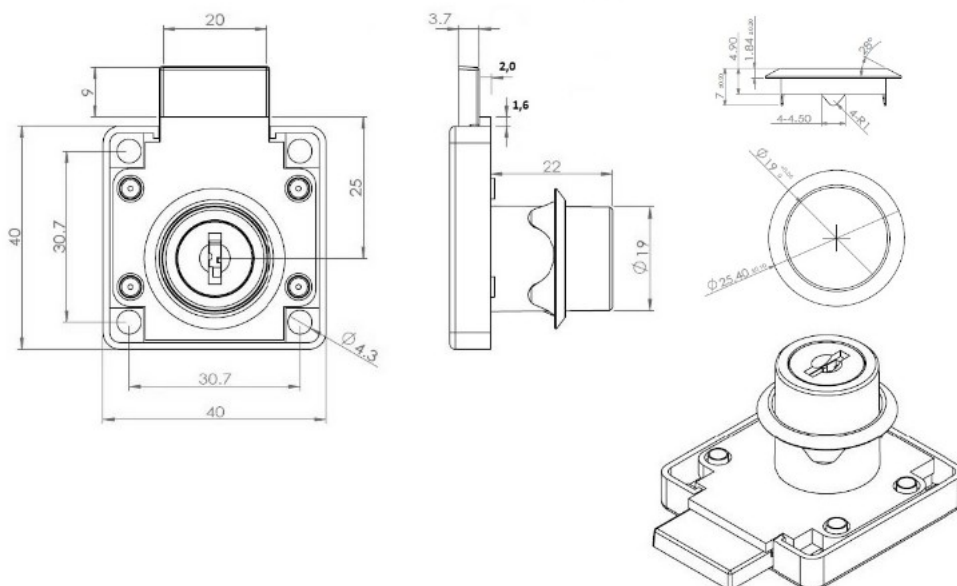

PRODUCT SHEET

Description:

Rim Lock 850, $\varnothing 19 \times 22 \text{mm}$, Drawer, NPL, HCK SISO, KA D20

Item number:

14.01.073-5

Units	Box	Carton	HS Code	Barcode
Pcs.	10	200	8301300000	
				5704866453967